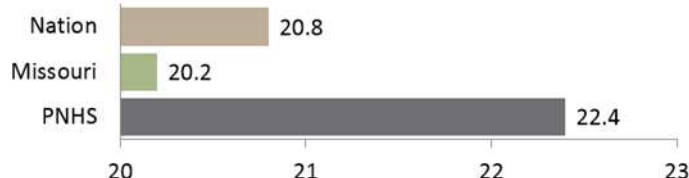

LATIN HONORS

Beginning with the graduating class of 2016, the Parkway School District transitioned to a non-ranking district. Recognition of graduates now utilizes the Latin honors system.

Summa Cum Laude: cumulative grade point average of 4.0 and above
Magna Cum Laude: cumulative grade point average of 3.75-3.99
Cum Laude: cumulative grade point average of 3.5-3.74

STANDARDIZED TESTING DATA

In the class of 2017, 306 students took the ACT; 26 students took the SAT.

ACT

SAT

MISSOURI BRIGHT FLIGHT SCHOLARS

The Missouri Higher Education Academic Scholarship Program is a merit-based program for top-ranked high school seniors to attend approved Missouri post secondary schools. Students must earn a qualifying ACT score of 31 or higher to receive this recognition.