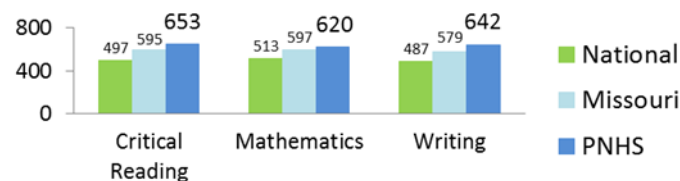

LATIN HONORS

Beginning with the graduating class of 2016, the Parkway School District transitioned to a non-ranking district. Recognition of graduates now utilizes the Latin honors system.

Summa Cum Laude: cumulative grade point average of 4.0 and above
Magna Cum Laude: cumulative grade point average of 3.75-3.99
Cum Laude: cumulative grade point average of 3.5-3.74

STANDARDIZED TESTING DATA

In the class of 2017, 306 students took the ACT; 26 students took the SAT.

ACT

SAT

MISSOURI BRIGHT FLIGHT SCHOLARS

The Missouri Higher Education Academic Scholarship Program is a merit-based program for top-ranked high school seniors to attend approved Missouri post secondary schools. Students must earn a qualifying ACT score of 31 or higher to receive this recognition.